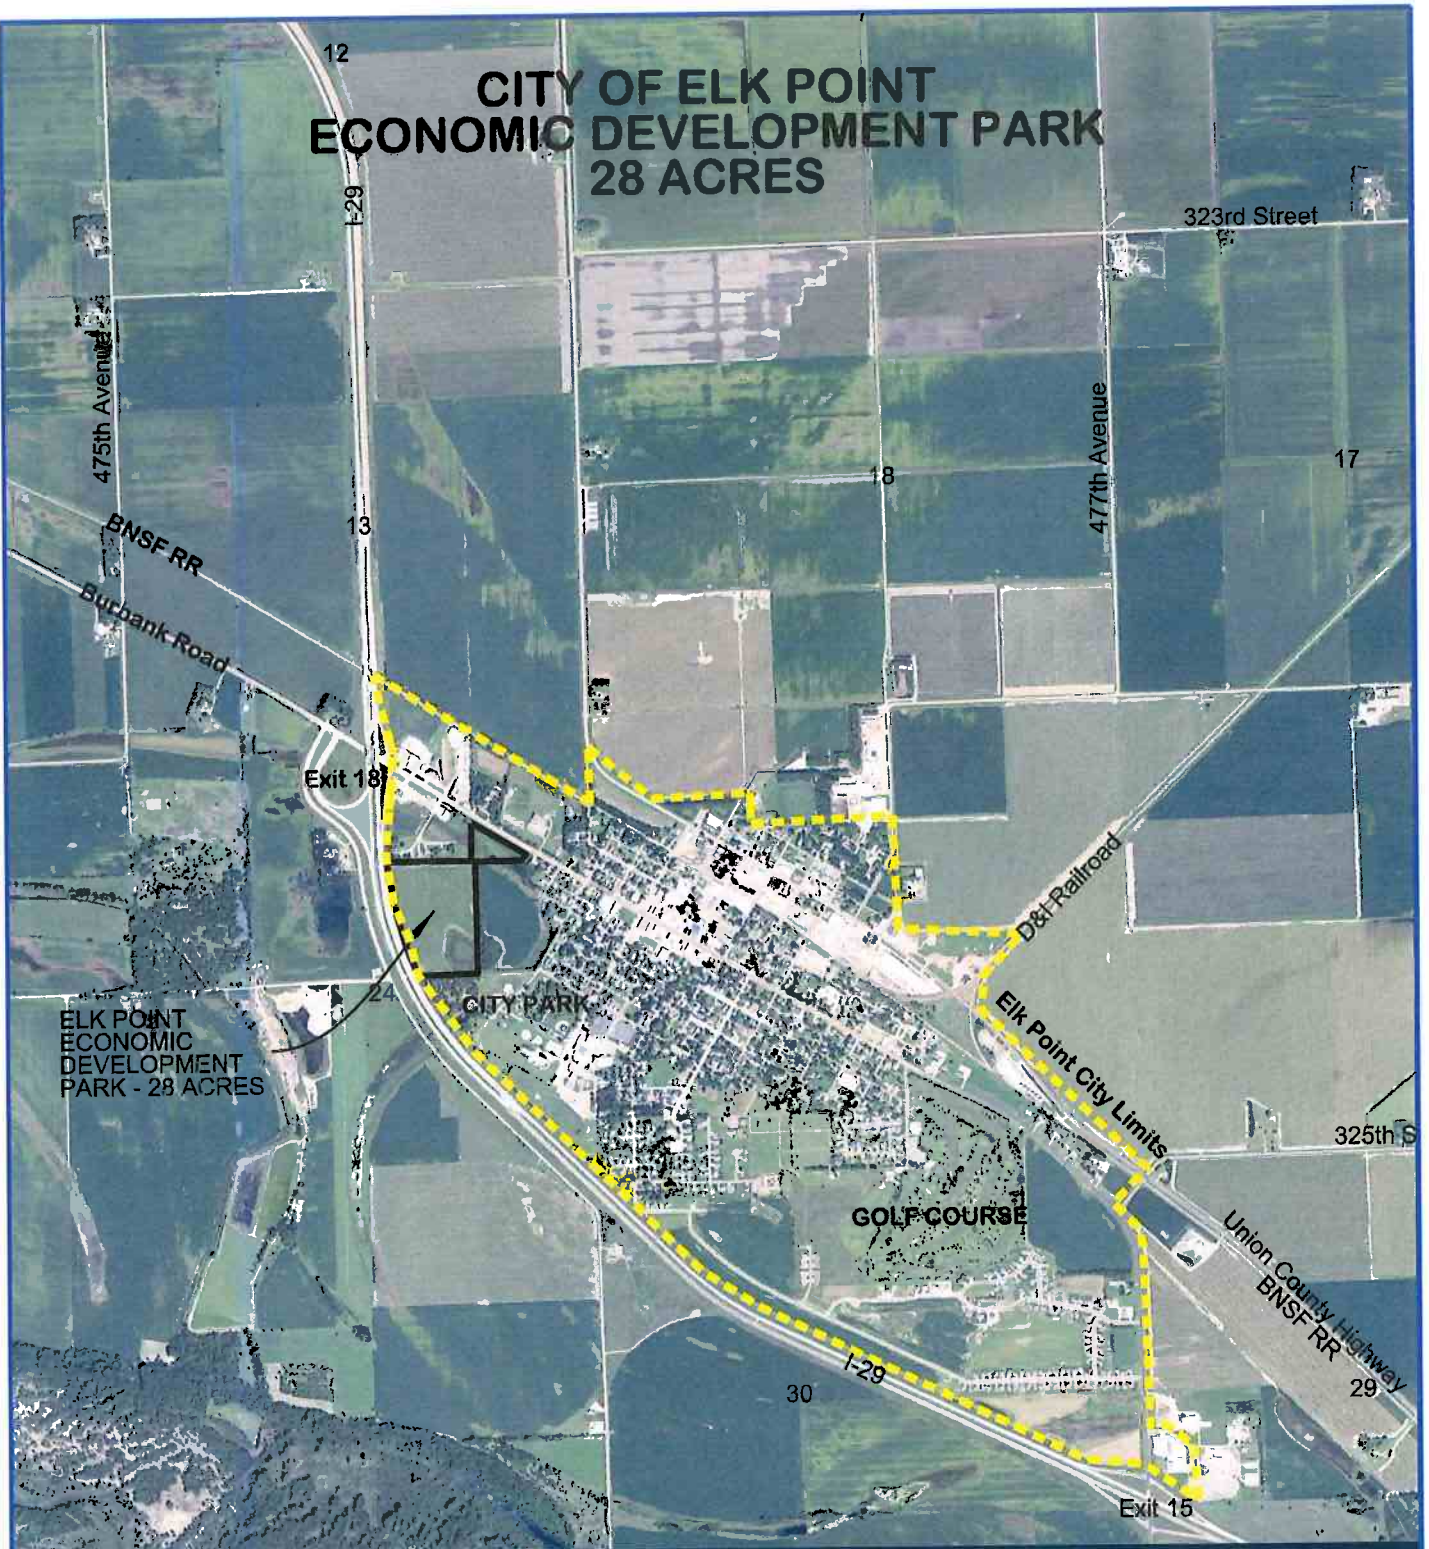

CITY OF ELK POINT ECONOMIC DEVELOPMENT PARK 28 ACRES

ELK POINT

South Dakota